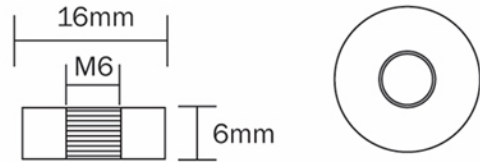

F1

FASTON
0.187" x 0.032"
quick disconnect tabs.

F2

FASTON
0.250" x 0.032"
quick disconnect tabs

FP

FASTON POLARIZED
Positive: "F2", Negative: "F1"

SP

SPRING TERMINALS
Fully collapsible positive
and negative contacts

TH

TOY BATTERY CONNECTORS
H-connector PS-6120 TH

TS

TOY BATTERY CONNECTORS
S-connector PS-6120 TS

WL

INSULATED WIRE LEADS

- Molex Housing 5264-02 & 5263-PBT plug on PS-605
- AMP Housing 1-480318-0 & 8116-1 on PS-1208

PC

PRESSURE CONTACTS

NB

TERMINAL POSTS
With nut & bolt connectors

U

UNIVERSAL AUTO POST
Automotive post with nut & bolt
connectors

B, T6 THREADED INSERT - 6mm STUD