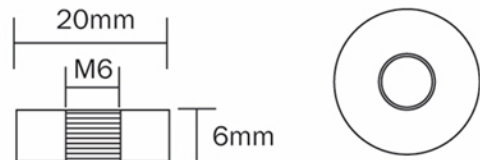

F1

FASTON
0.187" x 0.032"
quick disconnect tabs.

F2

FASTON
0.250" x 0.032"
quick disconnect tabs

FP

FASTON POLARIZED
Positive: "F2", Negative: "F1"

SP

SPRING TERMINALS
Fully collapsible positive
and negative contacts

PC

PRESSURE CONTACTS

NB

TERMINAL POSTS
With nut & bolt connectors

U

UNIVERSAL AUTO POST
Automotive post with nut & bolt
connectors

B, T6 THREADED INSERT - 6mm STUD

T8 THREADED INSERT - 6mm STUD

T11 THREADED INSERT - 8mm STUD

T12 THREADED INSERT - 5mm STUD