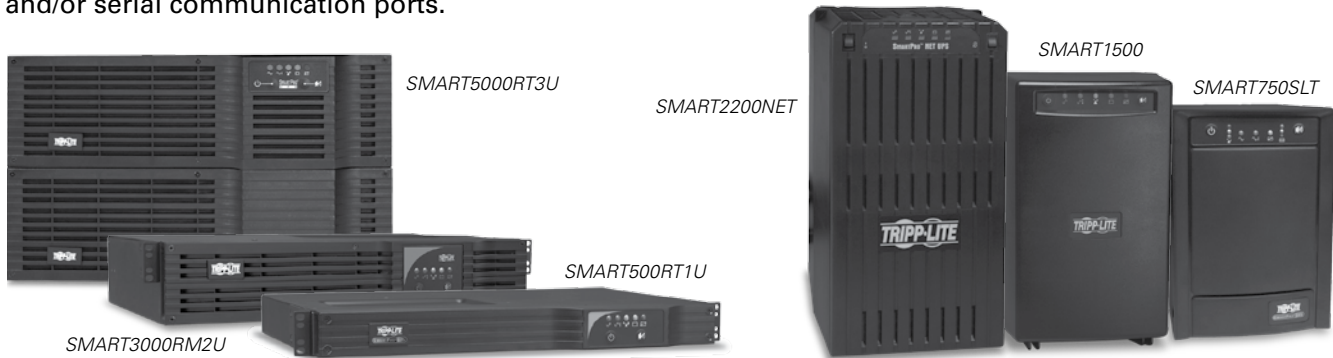

SmartPro® UPS System Warranties Increasing from 2 Years to 3 Years

Effective immediately, Tripp Lite is increasing the warranty of most new SmartPro UPS Systems from 2 years to 3 years without additional cost. Customers simply register at www.tripplite.com/warranty to receive the third year of warranty coverage.

SmartPro UPS Systems Eligible for Warranty Increase

(2-Year Warranty Becomes 3-Year Warranty with Registration)

All models feature network-grade power protection, including line-interactive operation (Automatic Voltage Regulation), surge suppression and noise filtering with reliable battery backup. All models also include USB and/or serial communication ports.

Model	Load Capacity	½ Load Runtime*	Outlets
Rackmount SmartPro UPS Systems			
SMART5000RT3U	5000VA/4000W	38 min.+	14
SMART5000TEL3U	5000VA/3750W	20 min.	5
SMART5000XFMRXL	5000VA/3750W	20 min.+	11
SMART3000CRMXL	3000VA/2880W	19 min.+	9
SMART3000RM2U	3000VA/2250W	11 min.+	9
SMART3000RMOD2U	3000VA/2880W	11 min.+	7
SMART3000RMXL2U	3000VA/2880W	10 min.+	9
SMART2600RM2U	2600VA/2100W	11 min.+	9
SMART2200CRMXL	2200VA/1900W	28 min.+	8
SMART2200RM2U	2200VA/1920W	13 min.	8
SMART2200RMXL2U	2200VA/1600W	16 min.+	8
SMART2200RMXL2UP	2200VA/1920W	13 min.+	8
SMART1500CRMXL	1500VA/1440W	14 min.+	8
SMART1500RM2U	1500VA/1000W	19 min.	8
SMART1500RMXL2UA	1500VA/1000W	21 min.+	8
SMART1000RM1U	1000VA/800W	14 min.	6
SMART1000RM2U	1000VA/700W	17 min.	6
SMART750RM1U	750VA/600W	13 min.	6
SMART750RMXL2U	750VA/450W	30 min.+	6
SMART500RT1U	500VA/300W	8 min.	6